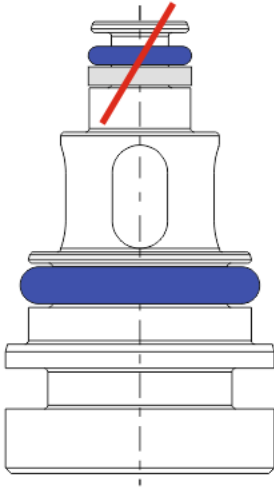

SingleLine - Supporting Ring Change

2x PU 5,80x3,0x0,5

1x SI 3,0x1,5

1x SI 9,52x1,78

Sealing Kit, Connection SL, SCBA
SPARE 10 set (10194382)

Manometer Line - Supporting Ring Change

2x PU 5,80x3,0x0,5

1x SI 3,0x1,5

Sealing Kit, Manometer Line, SCBA
SPARE 10 set (10069372)