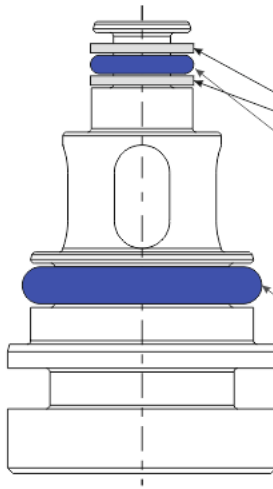

SingleLine - Supporting Ring Change

2x PU 5,80x3,0x0,5

1x SI 3,0x1,5

1x SI 9,52x1,78

Sealing Kit, Connection SL, SCBA
SPARE 10 set (10194382)

Manometer Line - Supporting Ring Change

2x PU 5,80x3,0x0,5

1x SI 3,0x1,5

Sealing Kit, Manometer Line, SCBA
SPARE 10 set (10069372)